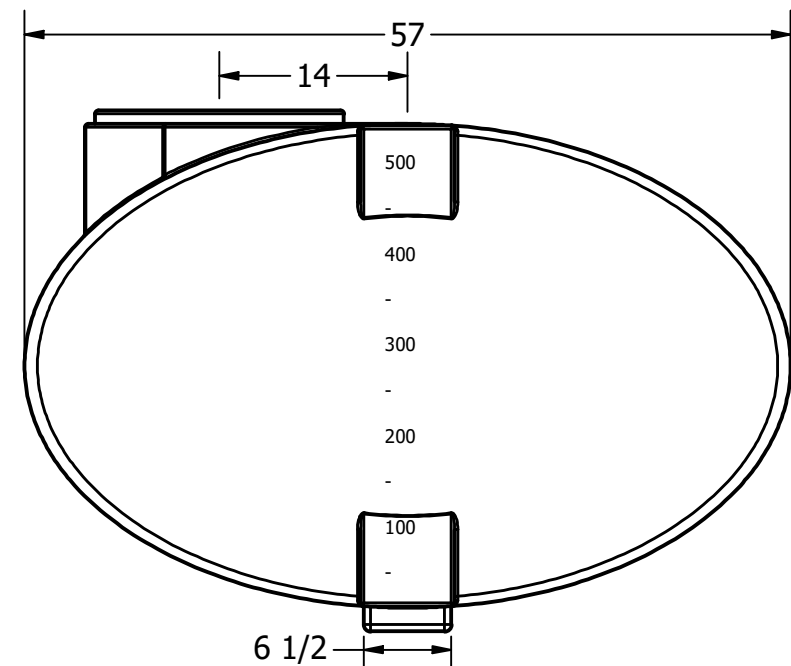

GALLON MARKERS ON THIS END

DRAWN	Liv Oltean	4/26/2019		
CHECKED			NORWESCO, INC. SAINT BONIFACIUS, MN TITLE	
QA			500 GALLON ELLIPTICAL OFFSET OCT MANWAY	
MFG			SIZE	DWG NO
APPROVED			B	
			SCALE: 1/16	SHEET 1 OF 1
				REV